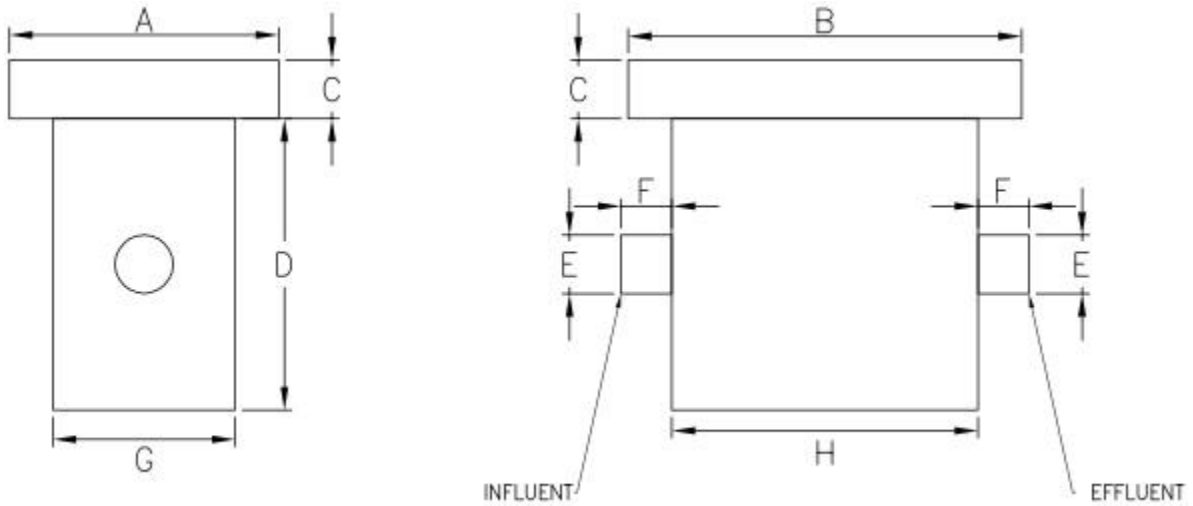

PEACEMAKER® IN-LINE MIST/GREASE CONTROLLER DRAWING

Vessel & Cover are 3/16" White HDPE										
MODEL	A	B	C	D	E	F	G	H	Weight	Airflow (Max CFM)
200	9 1/2"	13 1/2"	2 1/4"	10"	2 3/4"	1 1/2"	6 1/4"	10 1/2"	8 lbs	70
400	14"	14"	2 1/4"	11 1/2"	5"	2 1/4"	12"	12"	12 lbs	280
600	14"	14"	2 1/4"	11 1/2"	7 1/4"	3 3/4"	12"	12"	13 lbs	600