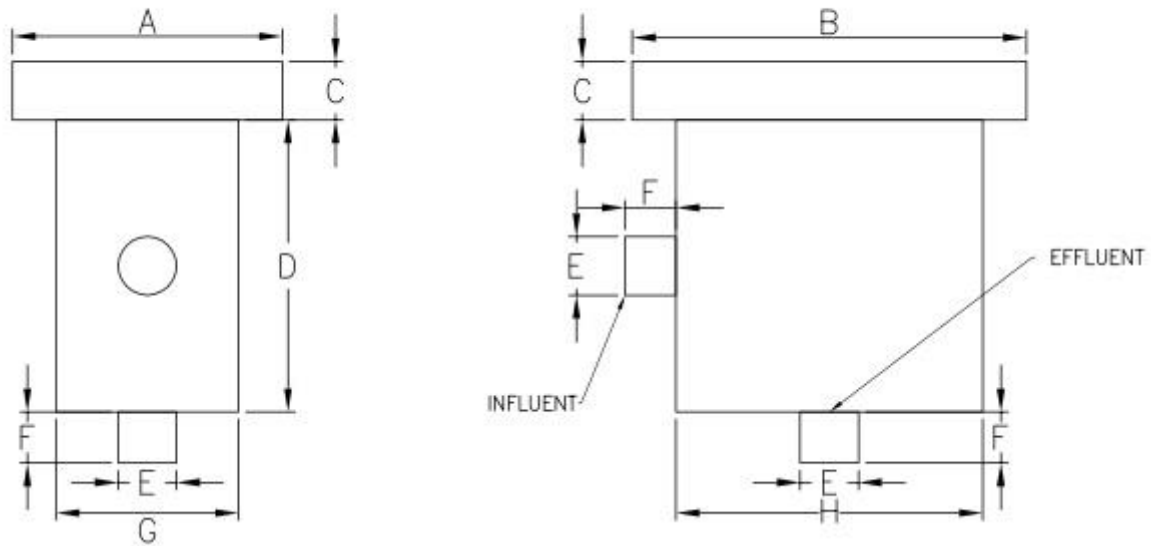

PEACEMAKER[®] ELBOW MIST/GREASE CONTROLLER DRAWING

Vessel & Cover are 3/16" White HDPE										
MODEL	A	B	C	D	E	F	G	H	Weight	Airtflow (Max CFM)
200	9 1/2"	13 1/2"	2 1/4"	10"	2 3/4"	1 1/2"	6 1/4"	10 1/2"	8 lbs	70
400	14"	14"	2 1/4"	11 1/2"	5"	2 1/4"	12"	12"	12 lbs	280
600	14"	14"	2 1/4"	11 1/2"	7 1/4"	3 3/4"	12"	12"	12 lbs	600